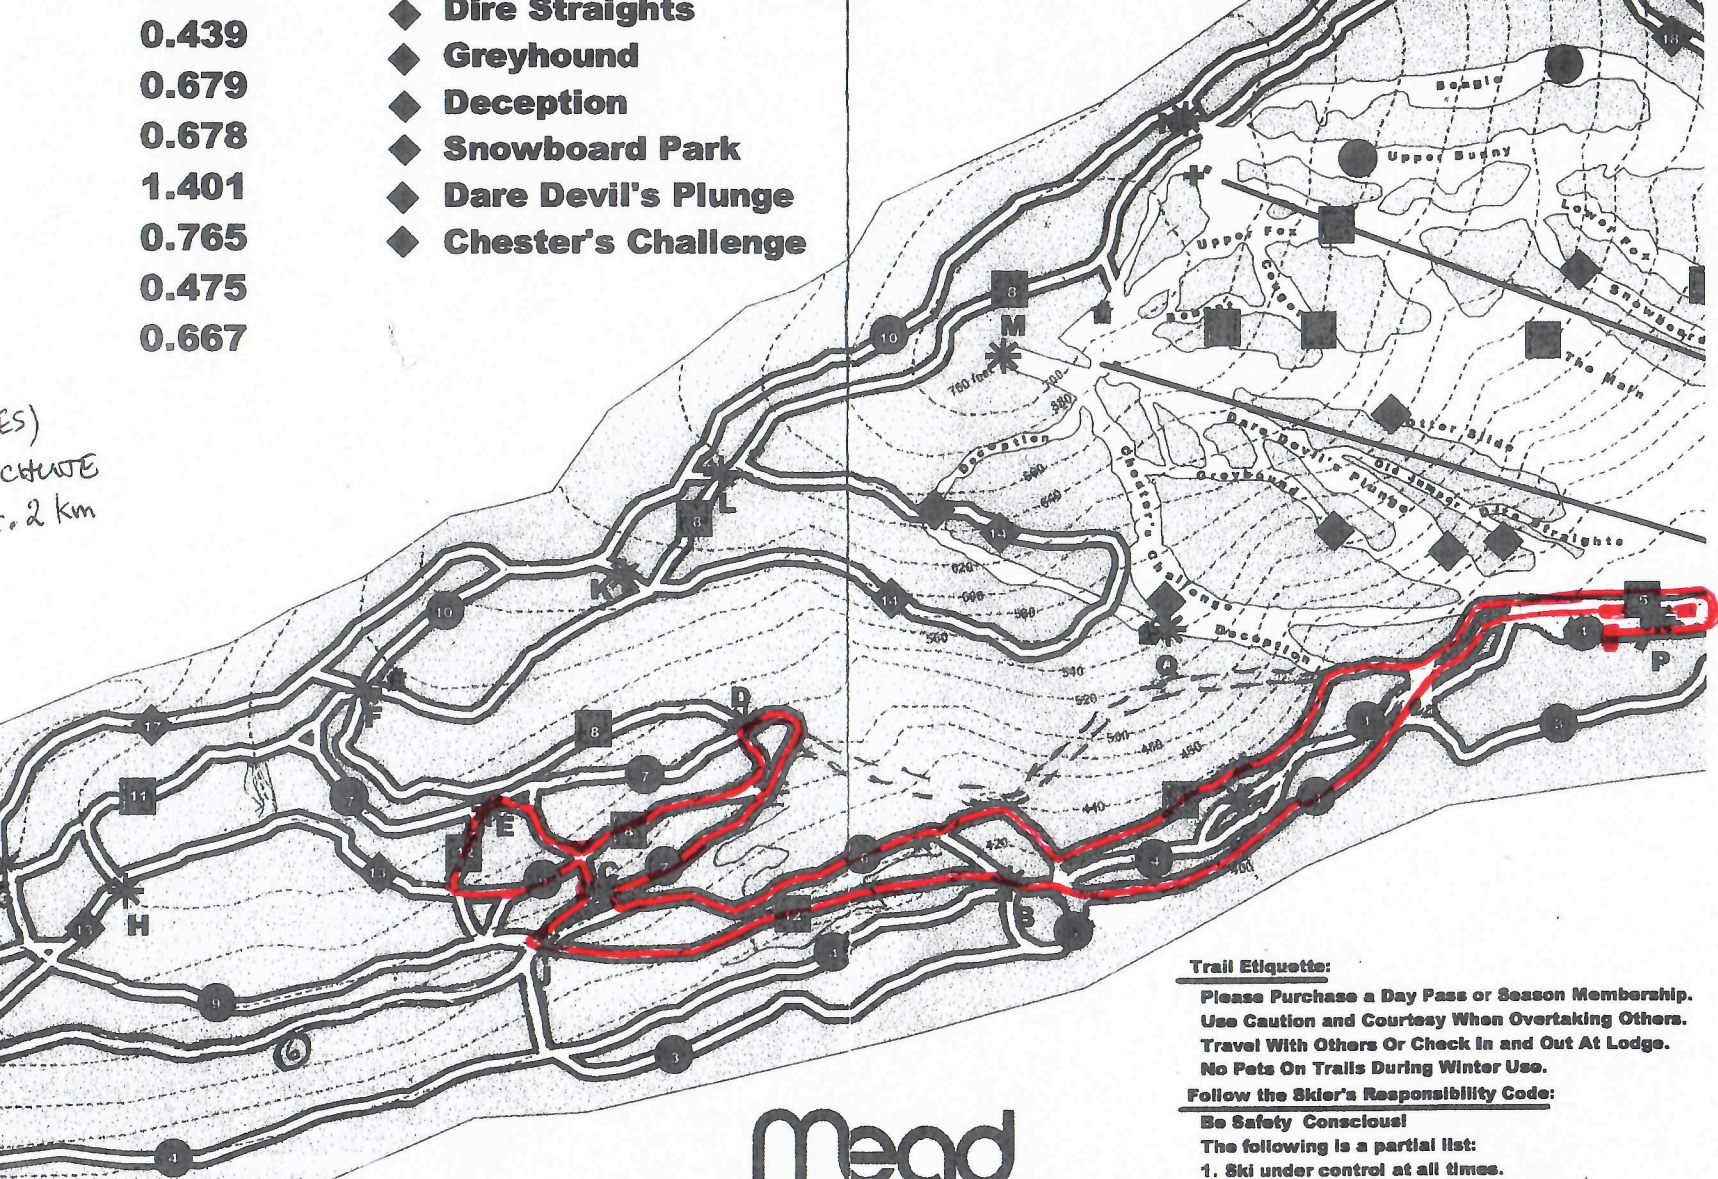

0.439  
0.679  
0.678  
1.401  
0.765  
0.475  
0.667

- ◆ Dire Straights
- ◆ Greyhound
- ◆ Deception
- ◆ Snowboard Park
- ◆ Dare Devil's Plunge
- ◆ Chester's Challenge

ES)  
CHUTE  
2 km

**Trail Etiquette:**

- Please Purchase a Day Pass or Season Membership.
- Use Caution and Courtesy When Overtaking Others.
- Travel With Others Or Check In and Out At Lodge.
- No Pets On Trails During Winter Use.

**Follow the Skier's Responsibility Code:**

**Be Safety Conscious!**

The following is a partial list:

1. Ski under control at all times.
2. When skiing downhill or overtaking another skier, you must avoid the skier below you.
3. Do not stop where you obstruct a trail or are not visible from above.
4. When entering a trail or starting downhill, yield to other skiers.

**mead**

**Forest Management Assistance**  
Mapping Assistance provided by  
Mead's Forest Management Assistance Program.  
The Trail Difficulty, Naming, and Accuracy